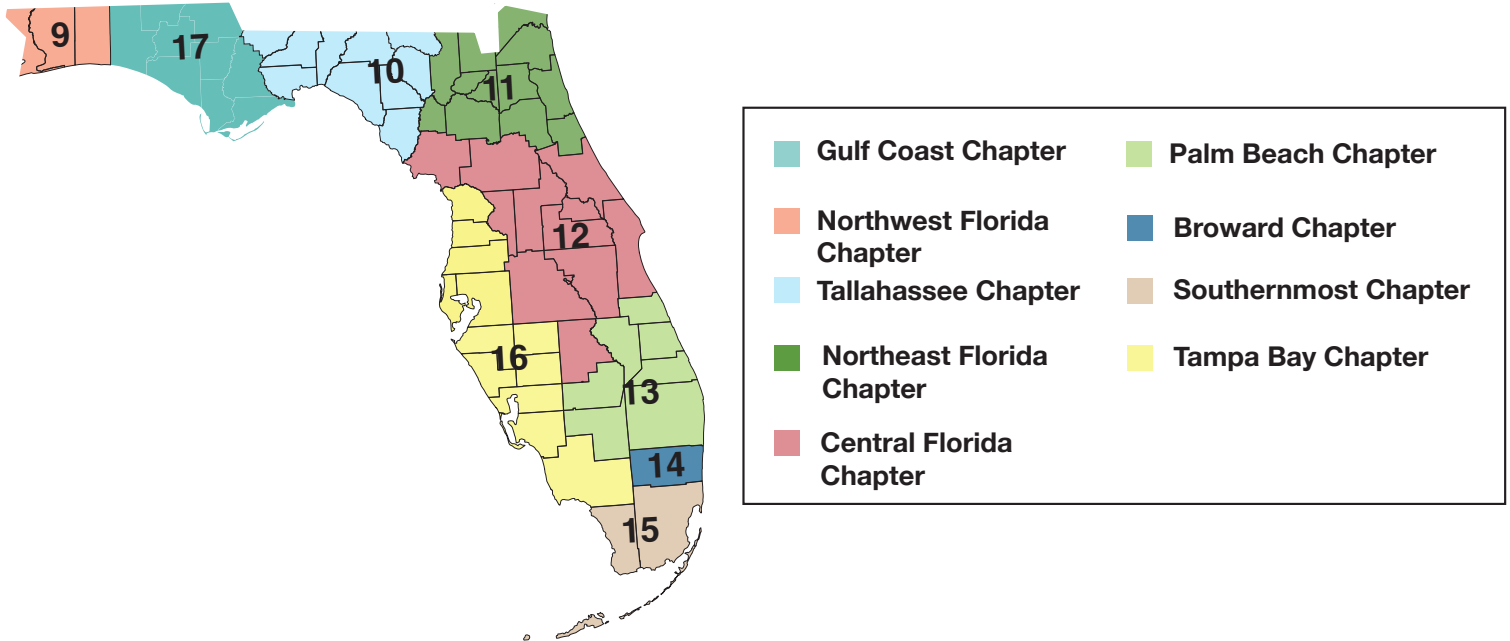

Florida Region

This provides a breakdown of LSCU Member Engagement Consultants (MEC), *LEVERAGE* Business Development Consultants (BDC), and other key LSCU & Affiliates contacts, per chapter, in Florida.

9. Northwest Florida Chapter (Escambia, Santa Rosa, Okaloosa)
10. Tallahassee Chapter (Dixie, Gadsden, Hamilton, Jefferson, Lafayette, Leon, Madison, Suwannee, Taylor, Wakulla)
11. Northeast Florida Chapter (Alachua, Baker, Bradford, Clay, Columbia, Duval, Flagler, Gilchrist, Nassau, Putnam, St. Johns, Union)
12. Central Florida Chapter (Brevard, Highlands, Lake, Levy, Marion, Orange, Osceola, Polk, Seminole, Sumter, Volusia)
13. Palm Beach Chapter (Glades, Hendry, Indian River, Martin, Okeechobee, Palm Beach, St. Lucie)
14. Broward Chapter (Broward)
15. Southernmost Chapter (Miami-Dade, Monroe)
16. Tampa Bay Chapter (Charlotte, Citrus, Collier, DeSoto, Hardee, Hernando, Hillsborough, Lee, Manatee, Pasco, Pinellas, Sarasota)
17. Gulf Coast Chapter (Bay, Calhoun, Franklin, Gulf, Holmes, Jackson, Liberty, Walton, Washington)